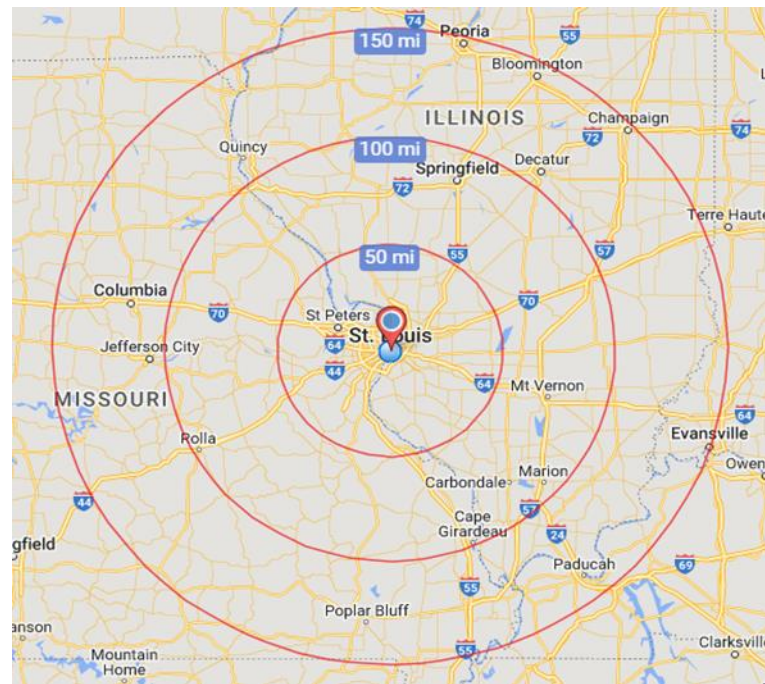

SUPPLY CHAIN LOGISTICS

WAREHOUSING

RAILROAD FACTS

Location:	ST. LOUIS, MO
Class I Interchange:	TRRA BNSF, UP, NS, CSX, CN, KCS
Interchange Station:	ST. LOUIS, MO
Routing:	NS-MADIS-MER, CSX-MADIS-MER, BNSF-STLOU-MER, CN-STLOU-MER UP-MADIS-MER, KCS-MADIS-MER
Address:	1400 NORTH WARSON ROAD ST. LOUIS, MO 63132