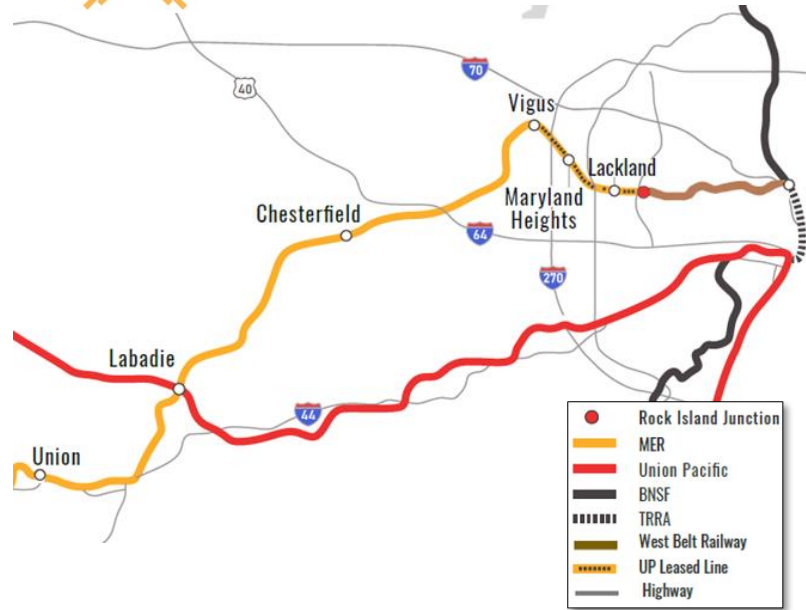

MISSOURI EASTERN RAILROAD

SAFE, EFFICIENT, COST EFFECTIVE

SERVICES

RAIL

TRANSLOAD

RAILCAR STORAGE

RAIL REAL ESTATE

INDUSTRIAL DEVELOPMENT

SUPPLY CHAIN LOGISTICS

WAREHOUSING

RAILROAD FACTS

Location:	ST. LOUIS, MO
Class I Interchange:	TRRA BNSF, UP, NS, CSX, CN, KCS
Interchange Station:	ST. LOUIS, MO
Routing:	NS-MADIS-MER, CSX-MADIS-MER, BNSF-STLOU-MER, CN-STLOU-MER UP-MADIS-MER, KCS-MADIS-MER
Address:	1400 NORTH WARSON ROAD ST. LOUIS, MO 63132